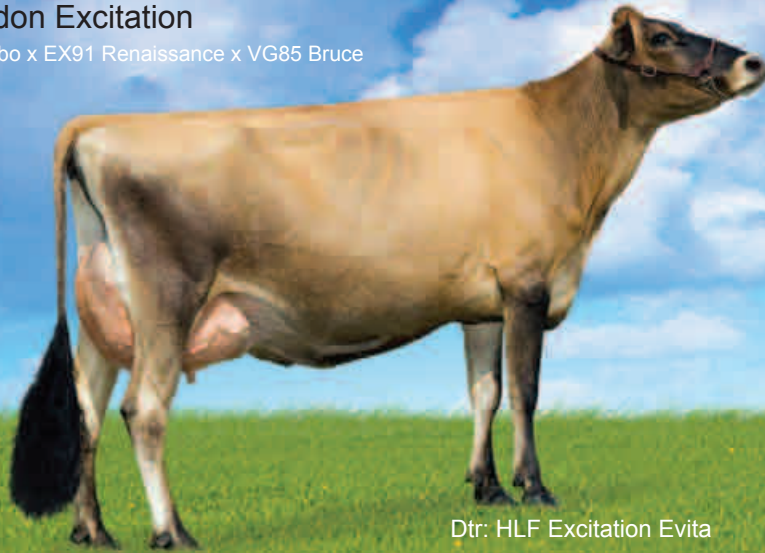

EXCITATION JH1F

Bridon Excitation

Sambo x EX91 Renaissance x VG85 Bruce

Dtr: HLF Excitation Evita

- ✓ High fertility
- ✓ Fantastic udders
- ✓ Long-life producers
- ✓ High type

Photo by Lea McCullough