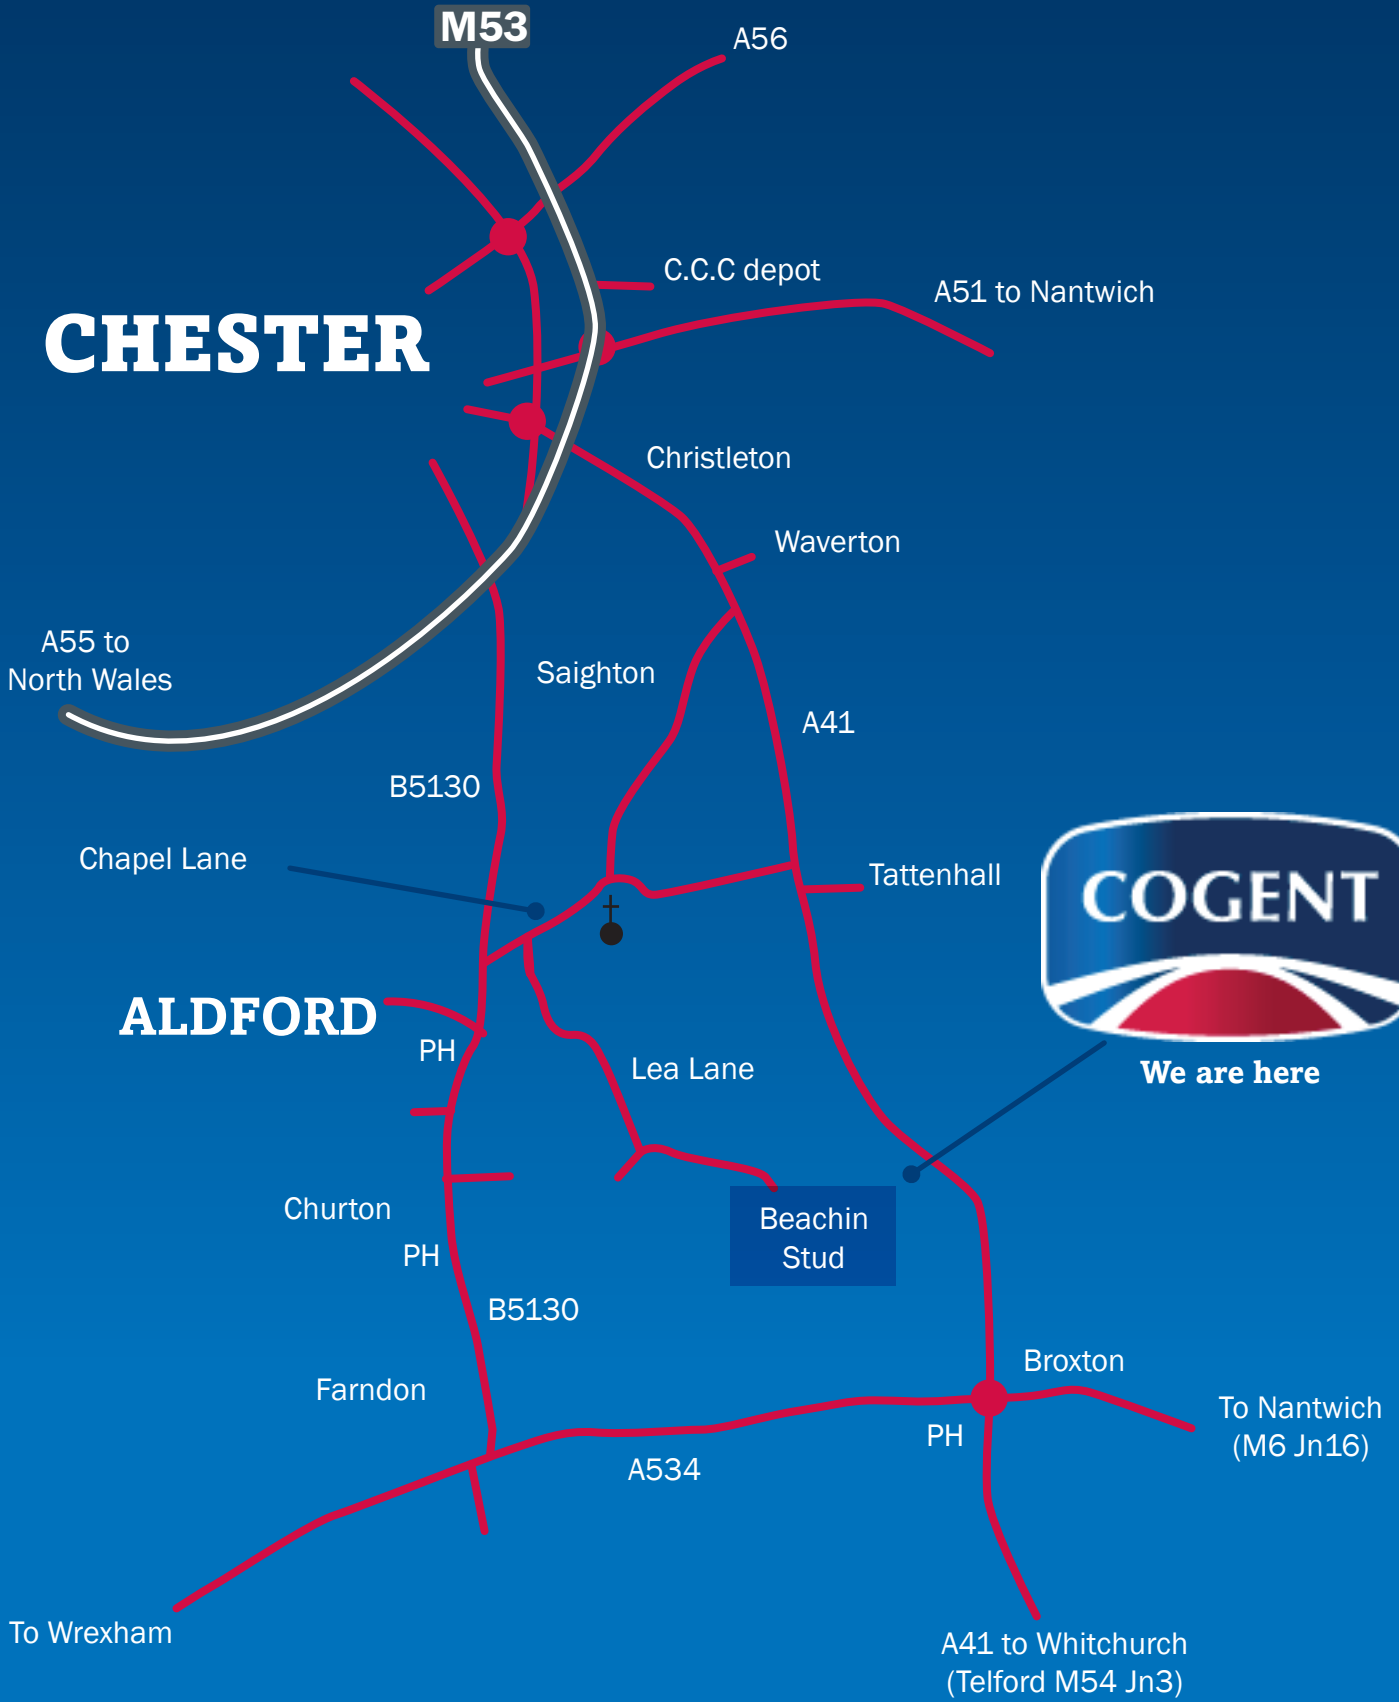

Directions to Cogent Breeding

From the South

- From Holt, Continue forward onto Chester Road - B5130. Entering Churton.
- Continue forward onto the B5130. Entering Aldford.
- Turn right onto Chapel Lane.
- Turn right onto Lea Lane.
- Continue to end of Lea Lane and branch left towards office.
- Arrive at Cogent Breeding (Beachin Stud).

From the North

- Join the M53 at junction 15 on the M56.
- Continue 3.5 miles - take the exit for Chester/Nantwich A51 (after C.C.C. sign).
- Take the 3rd exit at the roundabout, then left at traffic lights.
- At next roundabout, take the THIRD exit onto Caldley Valley Road signposted Huntington.
- * Carry on for approx. 1 mile until you get to a T junction.
- Turn left (south) onto B5130 to Aldford.
- After passing under bridge, turn left onto Chapel Lane (signposted Bruera).
- Turn first right onto Lea Lane.
- Continue to end of Lea Lane and branch left towards office.
- Arrive at Cogent Breeding.

From the North Wales

- Exit at A55 at Sainsbury's Junction, signposted Chester, Whitchurch A41. At roundabout, take the first exit for Sainsbury's, signposted Huntington.
- Continue as above *

CHESTER

We are here