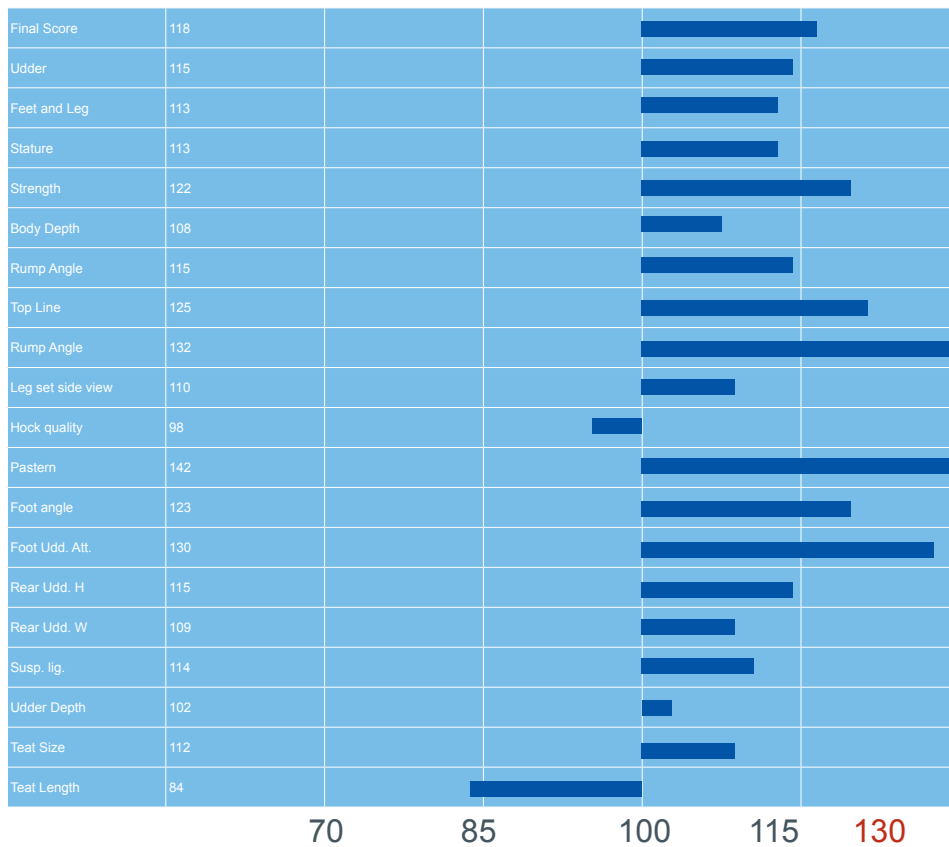

SUPERBROWN

POSTER *TM

Poldi x Emico x Gordon x Regay

BROWN SWISS

- ▶ High Milk Production
- ▶ Great Components
- ▶ High Type
- ▶ Wide Rumps
- ▶ Power and strength

Font ANARB 08 2010

Dtr: Hilber Poster Beate

Dtr: Zomer Poster Milka

Dtr: Volgger Poster Nelli

Production Index

ITE	912	Rank	99	Daughters	156	Rel %	88	Kappa Caseine	BB
Milk: KG	701	Fat%	0,04	Fat Kg	31	Proteins %	0,16	Proteins KG	37

Type and fitness traits Index

Longevity	112	Milk sp	113	Cells	89	BCS	114
-----------	-----	---------	-----	-------	----	-----	-----

BR1033 aAa: 261453 D.O.B:07/04/02
HBN: 31 220001310210 TAG: IT022000130210